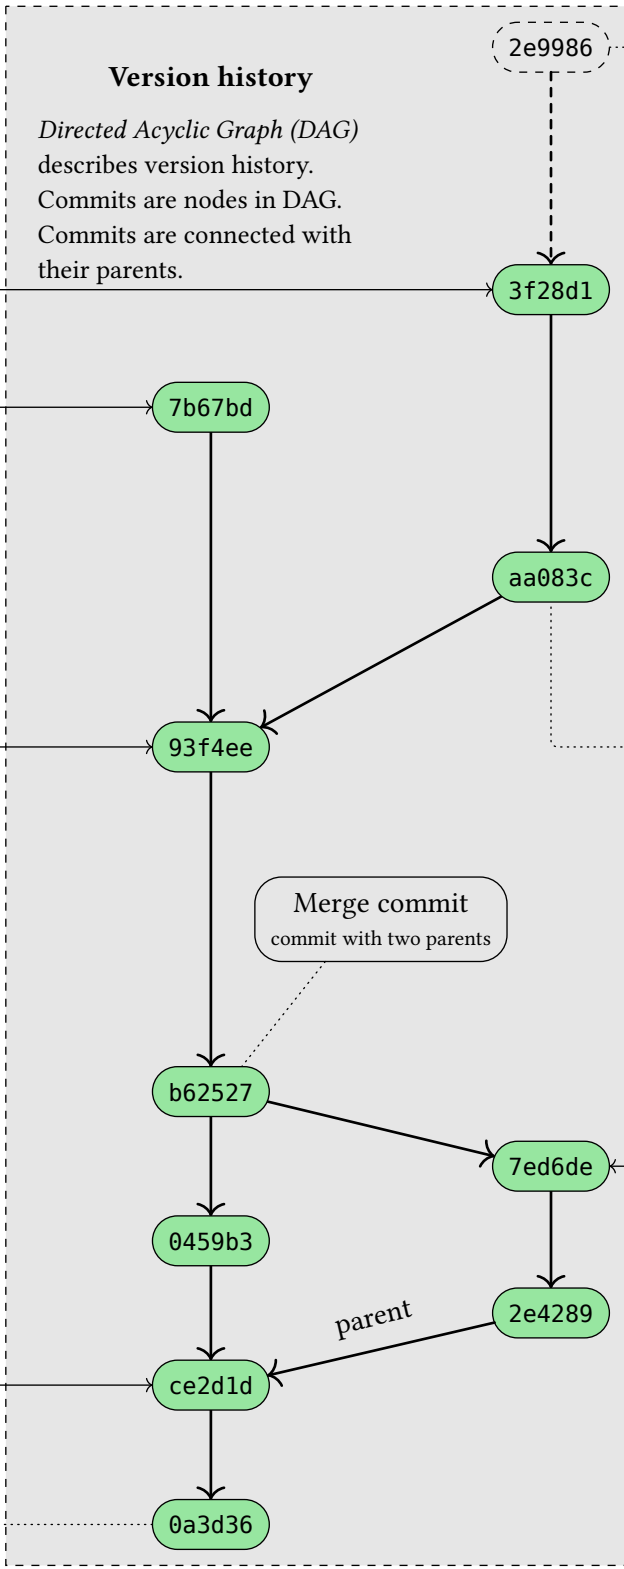

BRANCHES
references that move along when committing changes

STAGING AREA
filesystem snapshot that will be committed in the next commit

time ↑

TAGS
references that don't move

COMMIT
file tree snapshot with metadata in object store

```

commit hash: aa083c

tree 43e2f7
parent 93f4ee
author Martin Vuk
committer MV <mv...>

Add bla
  
```